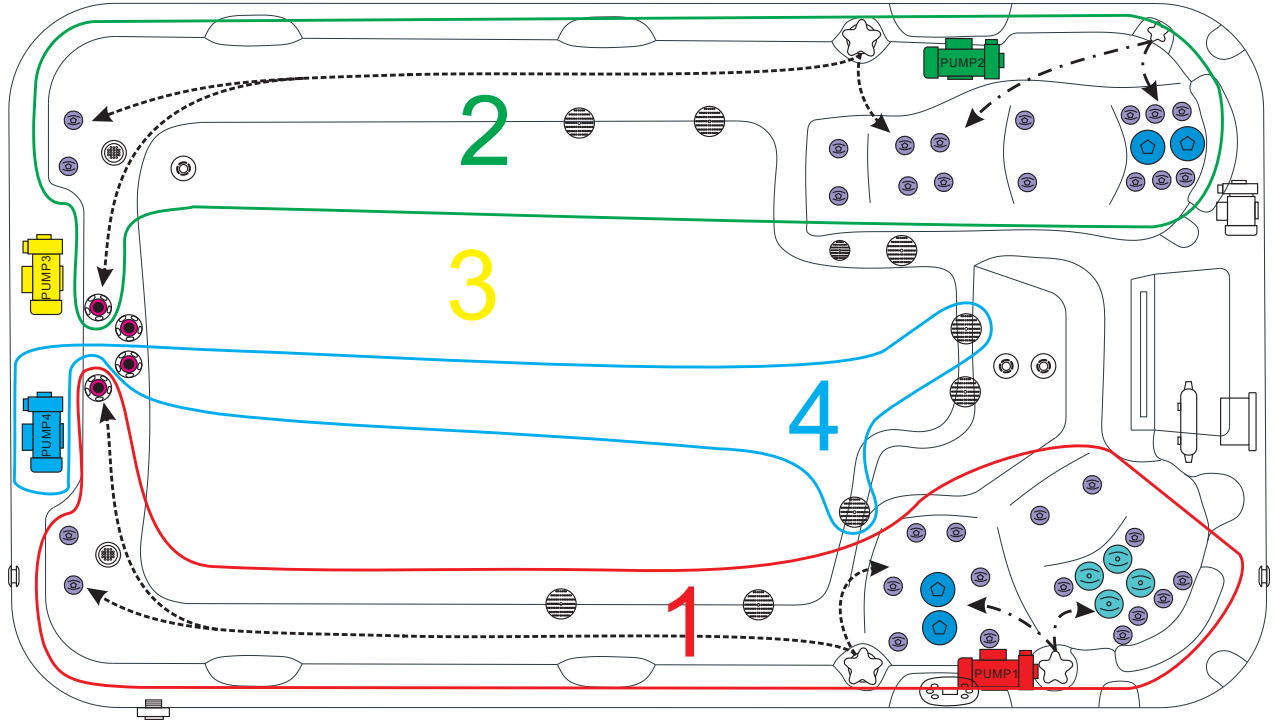

**Swim Spa
World**

THE HAWAII I

PASSION SPAS SPORT- EN FITNESS COLLECTION

SPECIFICATIONS/GENERAL

Dimensions LxW x H.....	400x228x 126 cm
Number of Seats.....	3
Number of Loungers.....	1
Capacity in Liter.....	7500
Dry Weight in kg.....	1200
Full Weight in kg.....	8700
Shell Material.....	Aristech® Acrylic with Vinylester and Polyester
Synthetic Maintenance Free Cabinet.....	Standard
Removable Side Panels.....	4
Cabinet Material.....	Synthetic
Durable Support System.....	Synthetic
Everlast™ Full Floor Support Material.....	Polyester
High Density Urethane Insulation.....	Standard
Cup Holders.....	5

ELECTRICAL SYSTEM

Voltage.....	230/380 V
Amperage.....	380V - 20A / 230V - 40A
Full Flow Electric Heater.....	3 kW
Control System.....	Balboa GS523DZ
Light (18 x Multi Color LED).....	Standard
Electronic Topside Control.....	Balboa VL801D

**Swim Spa
World**

THE HAWAII I

PASSION SPAS SPORT- EN FITNESS COLLECTION

POWER SUPPLY
1x 20A/380V

Clusterjet 150293 12pcs

Clusterjet 152186 2pcs

Power Jet 150155 5pcs

Swim Jet 150202 1pc