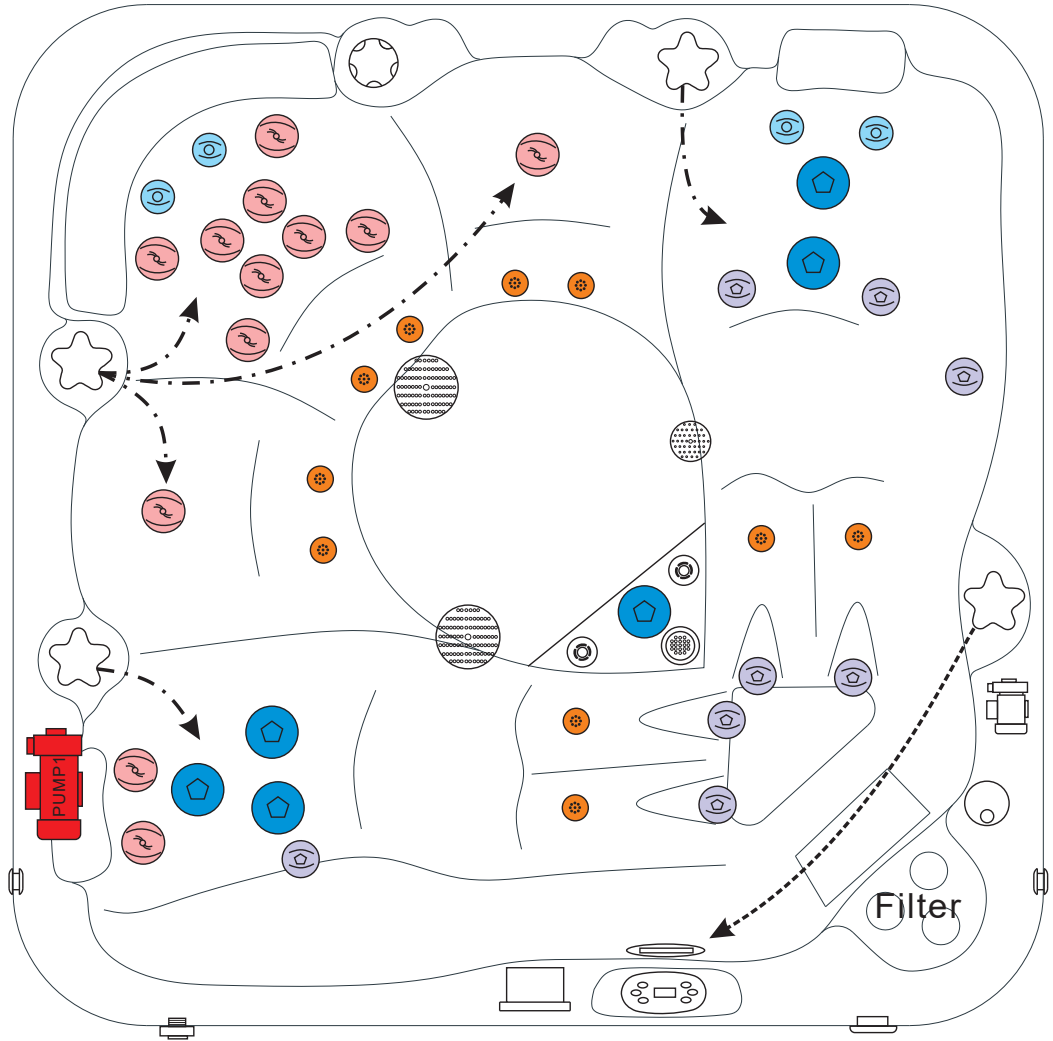

**Swim Spa
World**

THE ARIZONA 3

PASSION SPAS PURE COLLECTION

POWER SUPPLY
1x 16A/230V or
2x 16A/230V

	Clusterjet 150293	8pcs		Air Pump	150827		Controller & Heater 151103 GS510DZ
	Clusterjet 151322	4pcs		Air Control	150520		Drainage 150511
	Mini Jet 150126	12pcs		Aromatherapy	150560		WTC50 Circ. Pump 150817
	Power Jet 150155	6pcs		Pillow	150403		LP300 Mass. Pump 150818
	Blowerjet 150561	10pcs		Corner Pillow	150387		VL801D Display 151059
	Spa Light 150766	1pc		Skimmer Front	150928		
	Suction 150516	1pc		Filter 6ch-940	151140		
	Suction 150517	2pcs