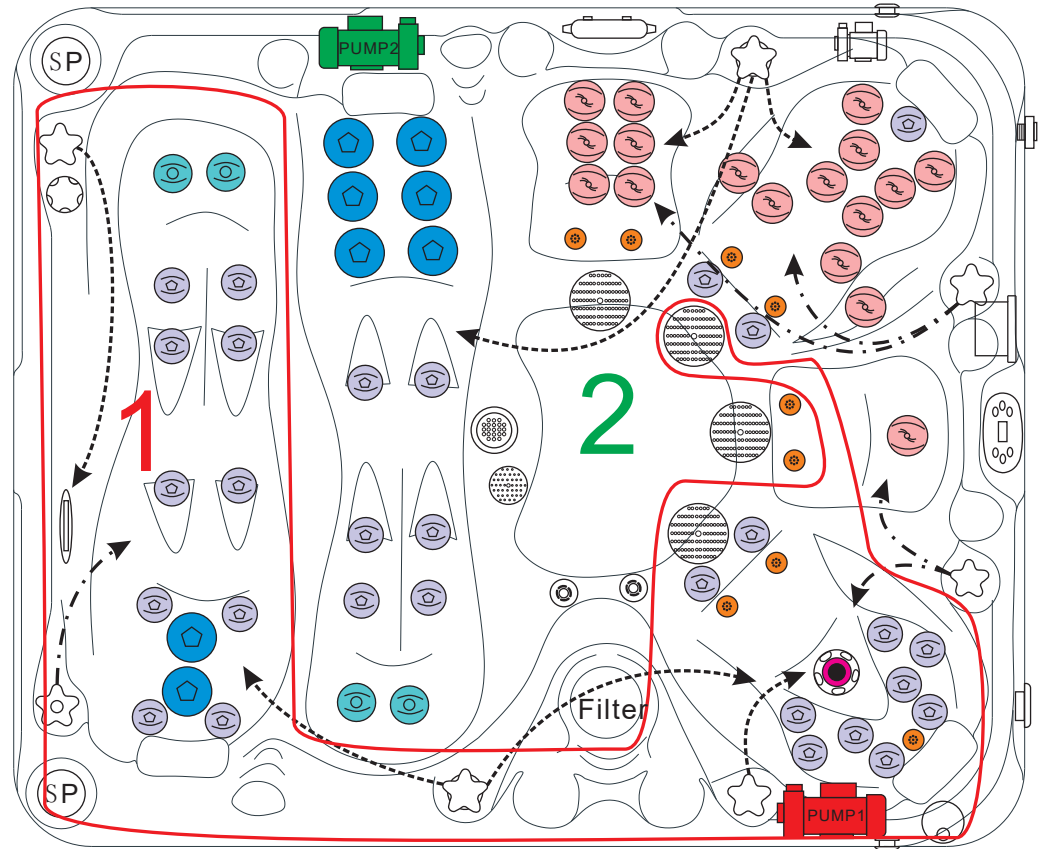

**Swim Spa
World**

THE CALIFORNIA 6

PASSION SPAS SIGNATURE COLLECTION

SPECIFICATIONS/GENERAL

Dimensions LxW xH.....	274x228 x 91 cm
Number of Seats.....	4
Number of Loungers.....	2
Capacity in Liter.....	1660
Dry Weight in kg.....	490
Full Weight in kg.....	2150
Shell Material.....	Aristech® Acrylic with Vinylester and Polyester
Synthetic Maintenance Free Cabinet.....	Standard
Removable Side Panels.....	4
Durable Support System.....	Synthetic
Everlast™ Full Floor Support Material.....	Polyester
High Density Urethane Insulation.....	Standard
Cup Holders.....	?

PUMP INFORMATION

Massage Pump 1: LX LP300.....	2,2 kW
Massage Pump 2: LX LP300.....	2,2 kW
Filtration Pump: LX WTC50M.....	250W
Air Pump: LX AP300.....	300W

ELECTRICAL SYSTEM

Voltage.....	230/380 V
Amperage.....	230V - 20A / 380V - 16A
Full Flow Electric Heater.....	3 kW
Control System.....	Balboa BP600
Light (18 x Multi Color LED).....	Standard
Electronic Topside Control.....	Balboa TP600

**Swim Spa
World**

THE CALIFORNIA 6

PASSION SPAS SIGNATURE COLLECTION

POWER SUPPLY
1x 20A/230V or
1x 16A/380V

	Clusterjet 150293	29pcs		Water Diverter	150493		Speaker	150321
	Clusterjet 151322	4pcs		Air Control	150520		Controller & Heater JZ6013x1	152220
	Mini Jet 150126	17pcs		Optional Air Pump	150827		Drainage	150511
	Power Jet 150155	8pcs		Water Diverter	152029		WTC50 Circ. Pump	150817
	Swim Jet 150202	1pc		Aromatherapy	150560		LP300 Mass. Pump	150818
	Blowerjet 150561	9pcs		UV lamp	150777		LP300 Mass. Pump	150818
	Spa Light 150781	1pc		Pillow	150403		TP600 Display	151061
	Suction 150516	1pc		Filter lid Black	159111			
	Suction 150517	4pcs		Filter 4ch-949	151131			