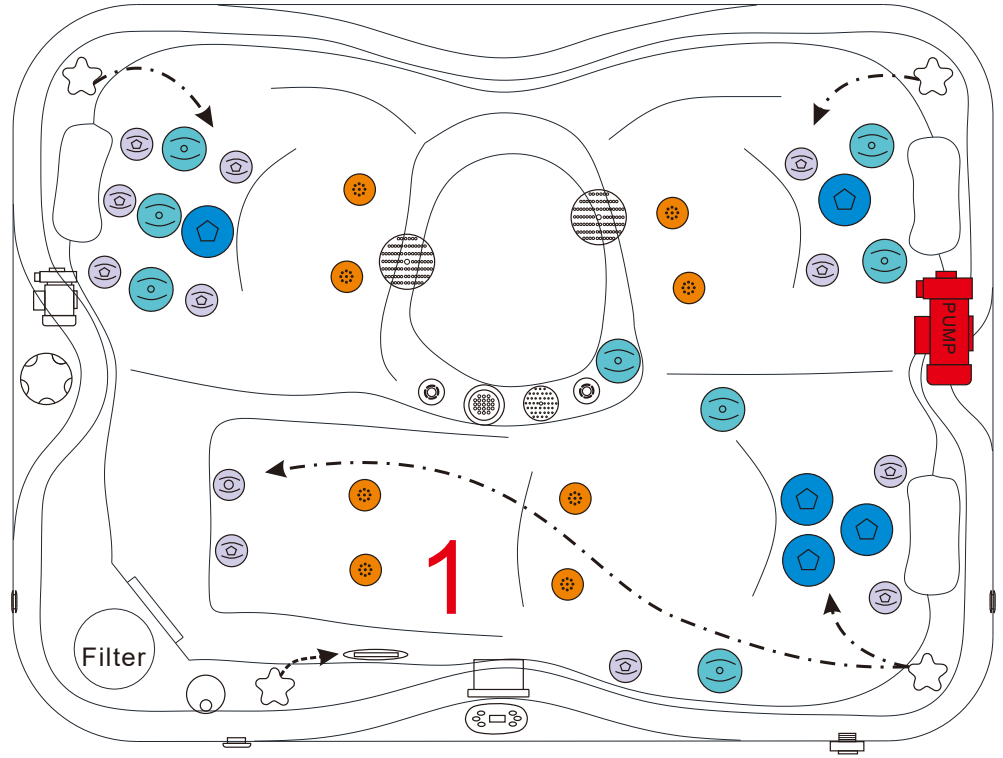

**Swim Spa
World**

THE ARIZONA I

PASSION SPAS PURE COLLECTION

POWER SUPPLY
1x 16A/230V or
2x 16A/230V

Clusterjet 150293 12pcs

Clusterjet 152186 7pcs

Power Jet 150155 7pcs

Blowerjet 150561 8pcs

Spa Light 150766 1pc

Suction 150516 1pc

Suction 150517 2pcs

Air Control 150520

Optional Air Pump 150827

Aromatherapy 150560

Pillow 150403

Skimmer Front 150928

Filter 6ch-940 151140

Controller & Heater 151103
GS510DZ

Drainage 150511

WTC50 Circ. Pump 150817

LP300 Mass. Pump 150818

VL801D Display 151075