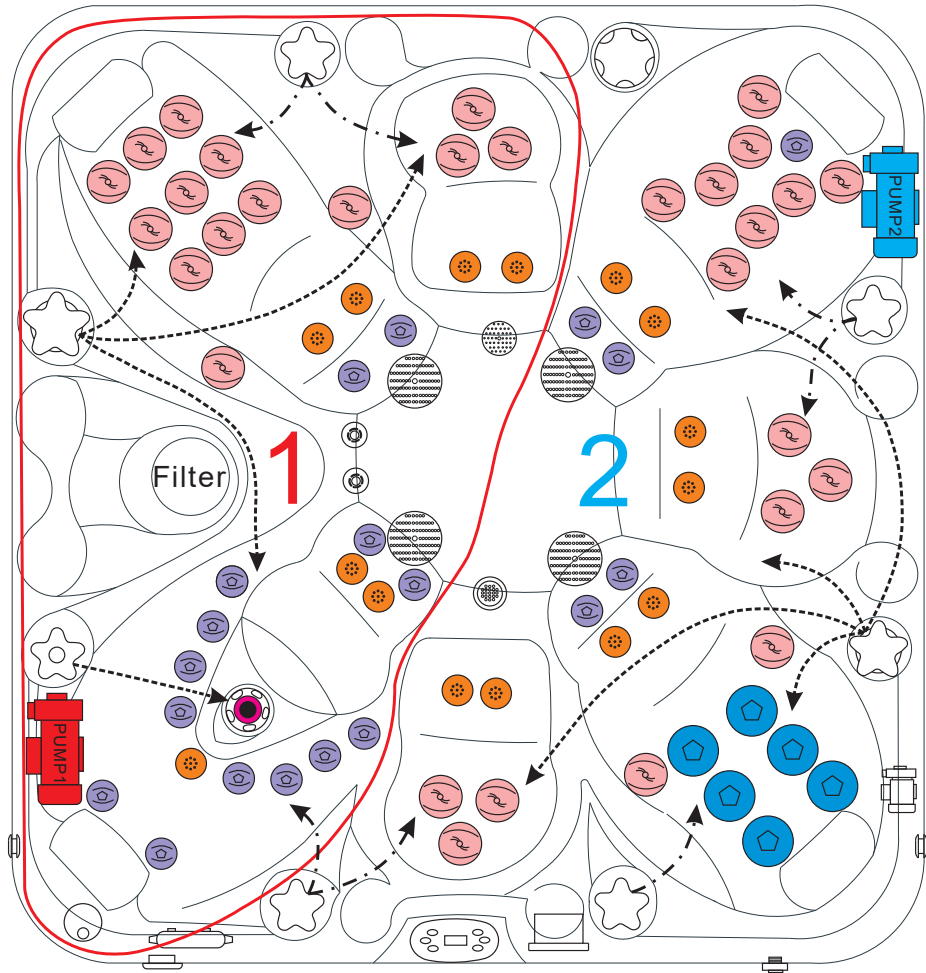

**Swim Spa
World**

THE CALIFORNIA 4

PASSION SPAS SIGNATURE COLLECTION

SPECIFICATIONS/GENERAL

Dimensions LxW x H.....	225 x 225 x 91 cm
Number of Seats.....	7
Capacity in Liter.....	1345
Dry Weight in kg.....	395
Full Weight in kg.....	1740
Shell Material.....	Aristech® Acrylic with Vinylester and Polyester
Synthetic Maintenance Free Cabinet.....	Standard
Removable Side Panels.....	4
Cabinet Material.....	Synthetic
Durable Support System.....	Synthetic
Everlast™ Full Floor Support Material.....	Polyester
High Density Urethane Insulation.....	Standard
Cup Holders.....	6

PUMP INFORMATION

Massage Pump 1: LX LP300.....	2,2 kW
Massage Pump 2: LX LP300.....	2,2 kW
Filtration Pump: LX WTC50M.....	250 W
Air Pump: LX AP300.....	300 W

ELECTRICAL SYSTEM

Voltage.....	230/380 V
Amperage.....	230V - 20A / 380V - 16A
Full Flow Electric Heater.....	3 kW
Control System.....	Balboa BP600
Light (18 x Multi Color LED).....	Standard
Electronic Topside Control.....	Balboa TP600

**Swim Spa
World**

THE CALIFORNIA 4

PASSION SPAS SIGNATURE COLLECTION

POWER SUPPLY
1x 20A/230V or
1x 16A/380V

	Clusterjet 150293	17pcs		Water Diverter	150493		Speaker	151622
	Mini Jet 150126	30pcs		Air Control	150520		Controller & Heater JZ6013x1	152220
	Power Jet 150155	6pcs		Optional Air Pump	150827		Drainage	150511
	Swim Jet 150202	1pc		Water Diverter	152029		WTC50 Circ. Pump	150817
	Blowerjet 150561	15pcs		Aromatherapy	150560		LP300 Mass. Pump	150818
	Spa Light 150781	1pc		UV lamp	150777		LP300 Mass. Pump	150818
	Suction 150516	1pc		Pillow	150403		TP600 Display	151059
	Suction 150517	4pcs		Filter lid Black	159111			
				Filter 4ch-949	151131			