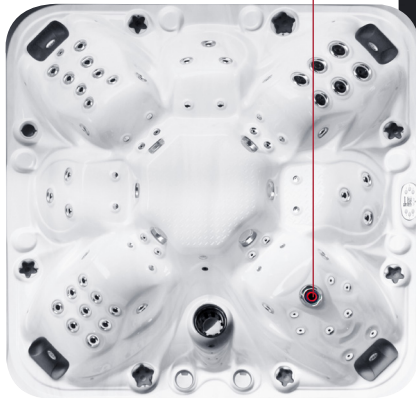

**Swim Spa
World**

THE CALIFORNIA 4

PASSION SPAS SIGNATURE COLLECTION

SPECIFICATIONS/GENERAL

Dimensions LxW x H.....	225 x 225 x 91 cm
Number of Seats.....	7
Capacity in Liter.....	1345
Dry Weight in kg.....	395
Full Weight in kg.....	1740
Shell Material.....	Aristech® Acrylic with Vinylester and Polyester
Synthetic Maintenance Free Cabinet.....	Standard
Removable Side Panels.....	4
Cabinet Material.....	Synthetic
Durable Support System.....	Synthetic
Everlast™ Full Floor Support Material.....	Polyester
High Density Urethane Insulation.....	Standard
Cup Holders.....	6

WATER SYSTEM

Total jets.....	66
Water Jets, Stainless Steel.....	58
Air Injector Jets.....	8
Air Control Valve.....	3
Filters / Surface.....	(1) 50 Square Feet
Top Access Skim Filter.....	High-Volume Vortex Skimmer
Floor Drain.....	1
External Drain.....	1
Hi Flow Suctions.....	4
Water Diverter Valve.....	1
5" Massage Jets, Directional, Rotational and Pulsational.....	7
3" Directional Jets.....	34
2" Directional Jets.....	16
Ozone Jets.....	1

SPECIAL FEATURES

Soft Air Massage System.....	Standard
Molded Headrest Soft Pillows with LED Light.....	4
StarBrite Interior LED Light System.....	Standard
Audio System with iPod docking station, 2 built-in speakers.....	Standard
Exterior Corner LED Lighting.....	2
Aromatherapy System.....	Standard
Ozone Sanitation System.....	Standard
Synergy Water Maintenance System.....	Standard
Ultra Efficient Dual-Wrap Cabinet Insulation.....	Standard
5/4 Ultra Efficient Walk-On Cover.....	Standard
Wifi Ready.....	Standard

PUMP INFORMATION

Massage Pump 1: LX LP300.....	2,2 kW
Massage Pump 2: LX LP300.....	2,2 kW
Filtration Pump: LX WTC50M.....	250 W
Air Pump: LX AP300.....	300 W

ELECTRICAL SYSTEM

Voltage.....	230/380 V
Amperage.....	230V - 20A / 380V - 16A
Full Flow Electric Heater.....	3 kW
Control System.....	Balboa BP600
Light (18 x Multi Color LED).....	Standard
Electronic Topside Control.....	Balboa TP600