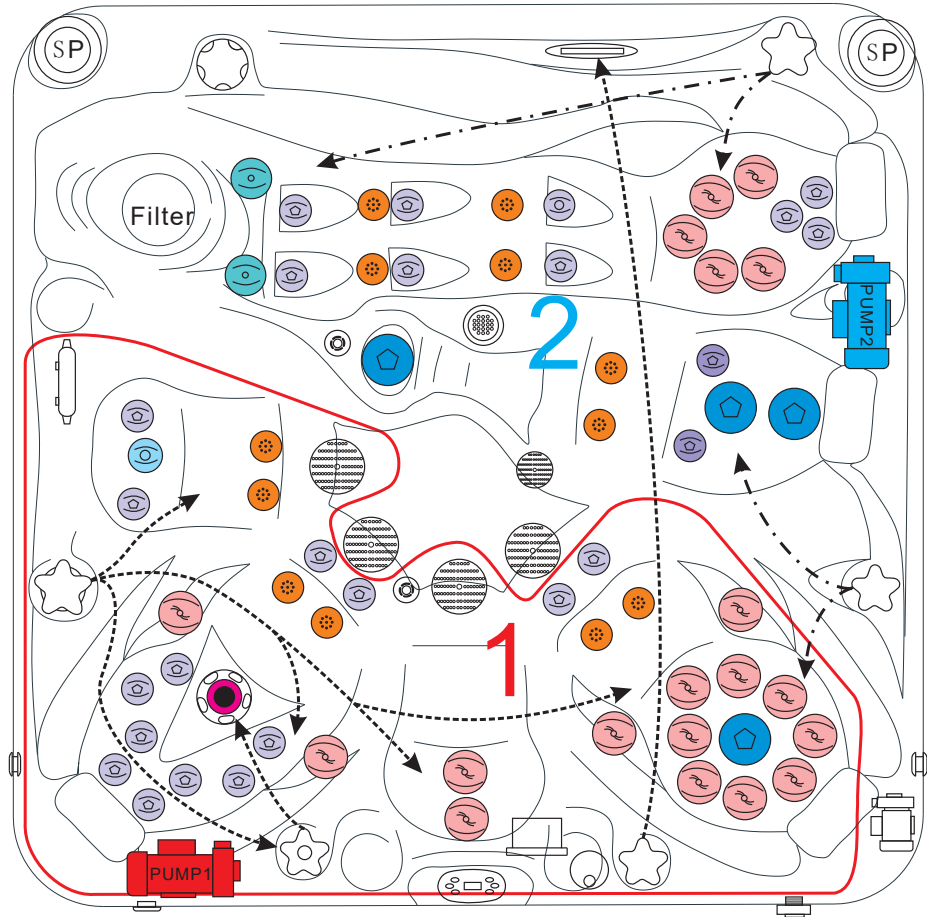

**Swim Spa
World**

THE CALIFORNIA 5

PASSION SPAS SIGNATURE COLLECTION

POWER SUPPLY
1x 20A/230V or
1x 16A/380V

	Clusterjet 150293	25pcs		Water Diverter	150493		Speaker	150321
	Clusterjet 151322	1pc		Air Control	150520		Controller & Heater JZ6013x1	152220
	Clusterjet 152186	2pcs		Optional Air Pump	150827		Drainage	150511
	Mini Jet 150126	19pcs		Water Diverter	152029		WTC50 Circ. Pump	150817
	Power Jet 150155	4pcs		Aromatherapy	150560		LP300 Mass. Pump	150818
	Swim Jet 150202	1pc		UV lamp	150777		LP300 Mass. Pump	150818
	Blowerjet 150561	12pcs		Pillow	150403		TP600 Display	151059
	Spa Light 150781	1pc		Filter lid Black	159111			
	Suction 150516	1pc		Filter 4ch-949	151131			
				Suction	150517