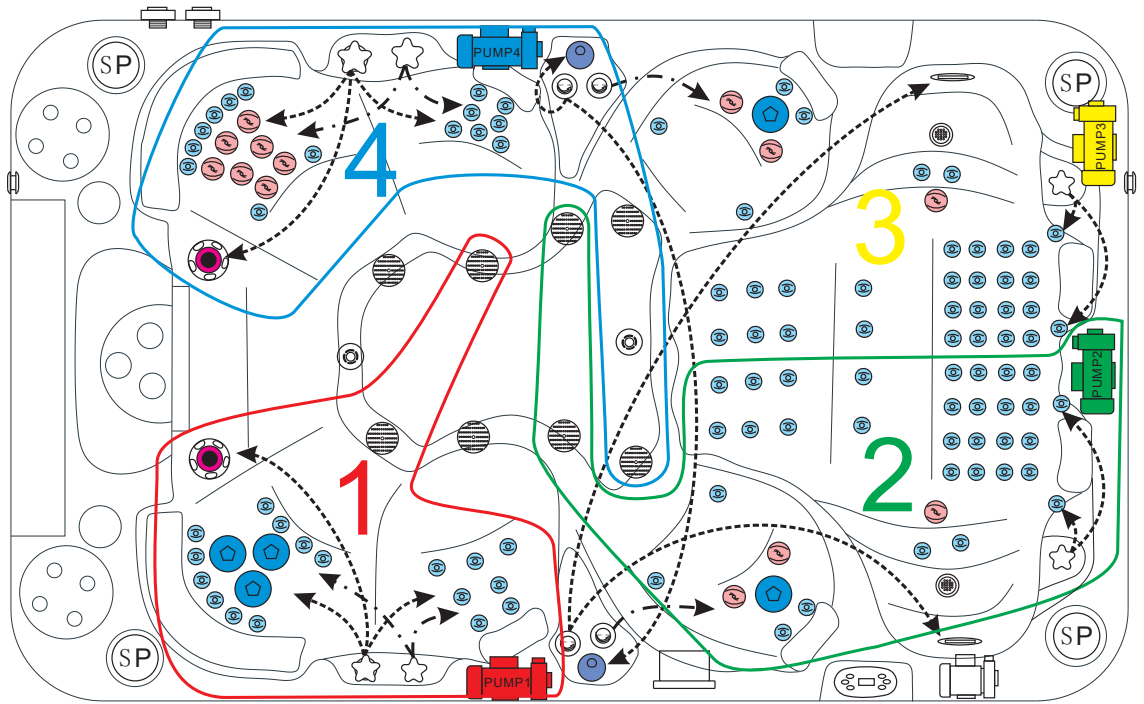

## ELECTRICAL SYSTEM

Voltage.....	230/380 V
Amperage.....	380V - 20A / 230V - 40A
Full Flow Electric Heater.....	3 kW
Control System.....	Balboa GS523DZ
Light (18 x Multi Color LED).....	Standard
Electronic Topside Control.....	Balboa VL801D

**Swim Spa  
World**

# THE FLORIDA 5

PASSION SPAS EXCLUSIVE COLLECTION

**POWER SUPPLY**  
1x 20A/380V

- |   |                   |       |   |                    |        |   |                              |        |
|---|-------------------|-------|---|--------------------|--------|---|------------------------------|--------|
|  | Waterjet 153950   | 2pcs  |  | Air Control        | 150499 |  | Speaker                      | 150321 |
|  | Clusterjet 151322 | 96pcs |  | Air Control        | 150520 |  | Controller & Heater JZ6013x2 | 152222 |
|  | Mini Jet 150126   | 13pcs |  | Water Diverter     | 150493 |  | Drainage                     | 150511 |
|   | Power Jet 150155  | 5pcs  |  | Water Control      | 152029 |  | WTC50 Circ. Pump             | 150817 |
|   | Swim Jet 150202   | 2pcs  |  | UV lamp            | 150777 |  | LP300 Mass. Pump (4pcs)      | 150818 |
|  | Spa Light 150766  | 2pcs  |  | Pillow             | 150403 |  | TP600 Display                | 151059 |
|  | Suction 150517    | 8pcs  |  | Corner Pillow      | 150387 |   |                              |        |
|   |                   |       |  | Filter front Black | 152046 |   |                              |        |
|   |                   |       |   | 2x Filter 6ch-940  | 151140 |   |                              |        |