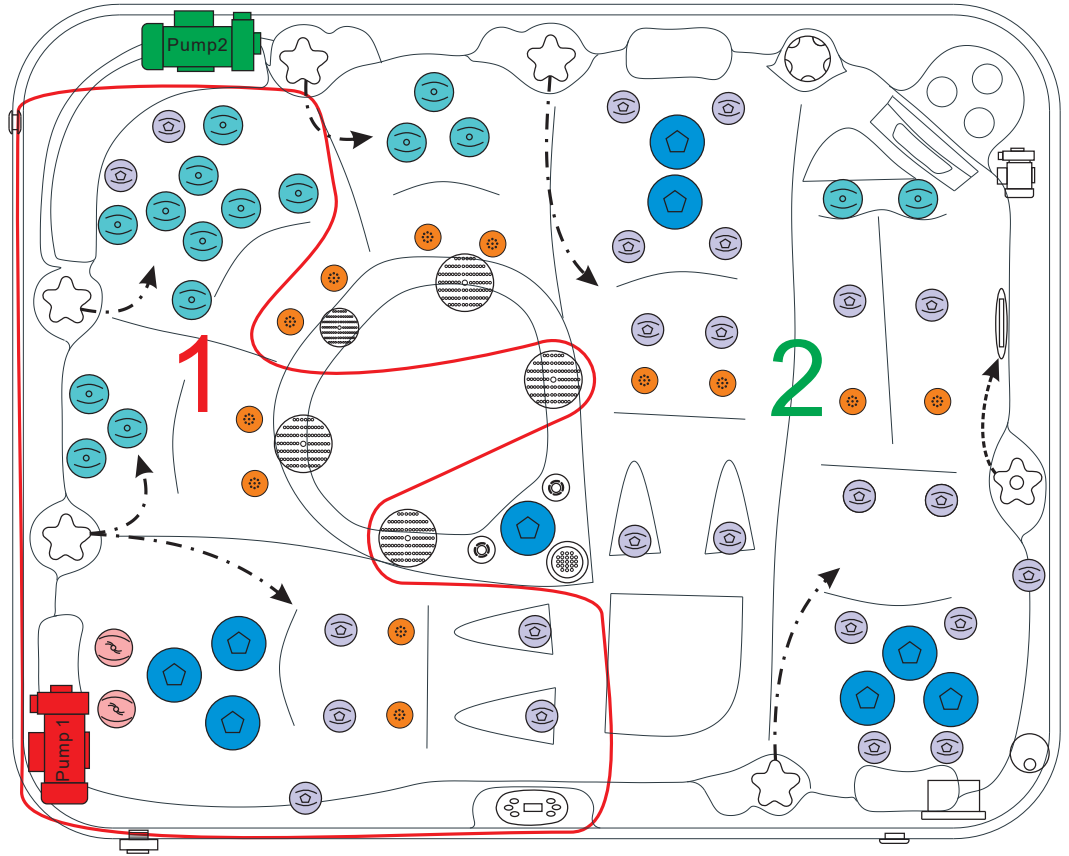

**Swim Spa
World**

THE ARIZONA 4

PASSION SPAS PURE COLLECTION

SPECIFICATIONS/GENERAL

Dimensions L x W x H.....	254 x 204 x 85 cm
Number of Seats.....	3
Number of Loungers.....	3
Capacity in Liter.....	1500
Dry Weight in kg.....	375
Full Weight in kg.....	1875
Shell Material.....	Aristech® Acrylic with Vinylester and Polyester
Synthetic Maintenance Free Cabinet.....	Standard
Removable Side Panels.....	4
Durable Support System.....	Synthetic
Everlast™ Full Floor Support Material.....	Polyester
High Density Urethane Insulation.....	Standard
Cup Holders.....	5

WATER SYSTEM

Total jets.....	60
Water Jets, Stainless Steel.....	52
Air Injector Jets.....	8
Air Control Valve.....	3
Filters / Surface.....	(1) 50 Square Feet
Side Access Skim Filter.....	High-Volume Side Load Skimmer
Floor Drain.....	1
External Drain.....	1
Hi Flow Suctions.....	4
5" Massage Jets, Directional, Rotational and Pulsational.....	9
3" Directional Jets.....	16
2" Directional Jets.....	26
Ozone Jets.....	1

PUMP INFORMATION

Massage Pump 1: LX LP300.....	2,2 kW
Massage Pump 2: LX LP300.....	2,2 kW
Filtration Pump: LX WTC50M.....	250 W
Air Pump: LX AP300.....	300 W

ELECTRICAL SYSTEM

Voltage.....	230 V
Amperage.....	20 A
Full Flow Electric Heater.....	3 kW
Control System.....	Balboa BP600
Light (18 x Multi Color LED).....	Standard
Electronic Topside Control.....	Balboa TP600

Swim Spa
World

THE ARIZONA 4

PASSION SPAS PURE COLLECTION

POWER SUPPLY
1x 20A/230V or
1x 16A/380V

Clusterjet 150293 24pcs

Clusterjet 152186 16pcs

Mini Jet 150126 2pcs

Power Jet 150155 9pcs