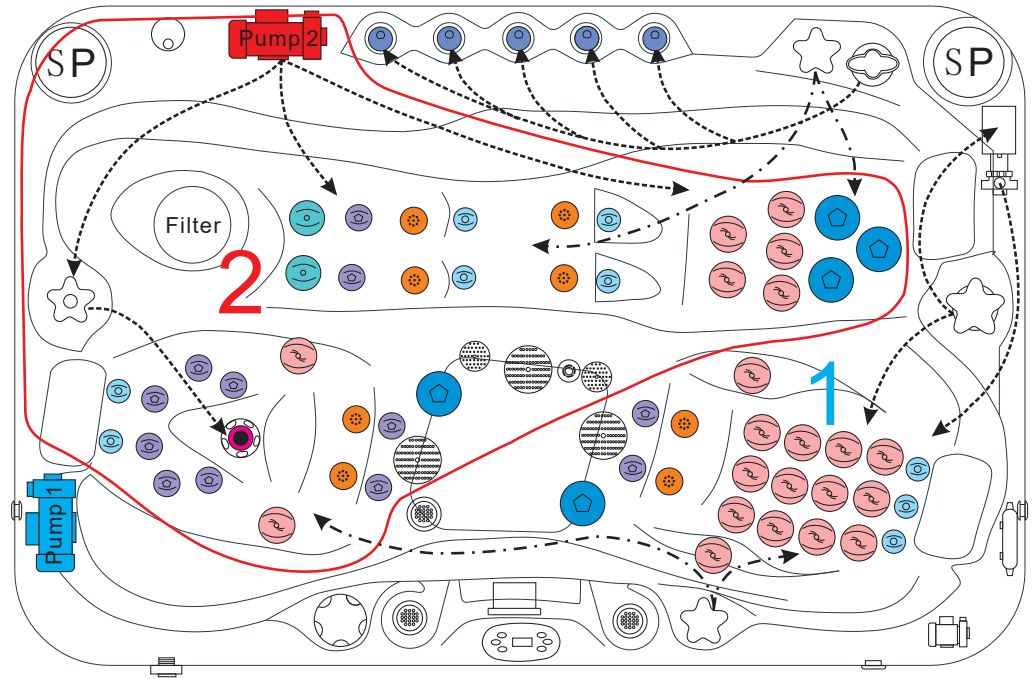

**Swim Spa
World**

THE FLORIDA I

PASSION SPAS EXCLUSIVE COLLECTION

SPECIFICATIONS/GENERAL

Dimensions LxW x H.....	230 x 155 x 91 cm
Number of Seats.....	2
Number of Loungers.....	1
Capacity in Liter.....	875
Dry Weight in kg.....	275
Full Weight in kg.....	1250
Shell Material.....	Aristech® Acrylic with Vinylester and Polyester
Synthetic Maintenance Free Cabinet.....	Standard
Removable Side Panels.....	4
Cabinet Material.....	Synthetic
Durable Support System.....	Synthetic
Everlast™ Full Floor Support Material.....	Polyester
High Density Urethane Insulation.....	Standard
Cup Holders.....	2

WATER SYSTEM

Total jets.....	60
Water Jets, Stainless Steel.....	52
Air Injector Jets.....	8
Air Control Valve.....	2
Filters / Surface.....	(1) 50 Square Feet
Top Access Skim Filter.....	High-Volume Vortex Skimmer
Floor Drain.....	1
External Drain.....	1
Hi Flow Suctions.....	4
Water Diverter Valve.....	1
5" Massage Jets, Directional, Rotational and Pulsational.....	4
3" Directional Jets.....	19
2" Directional Jets.....	36
Ozone Jets.....	1

PUMP INFORMATION

Massage Pump 1: LX LP300.....	2,2 kW
Massage Pump 2: LX LP300.....	2,2 kW
Filtration Pump: LX WTC50M.....	250W
Air Pump: LX AP300.....	300W

ELECTRICAL SYSTEM

Voltage.....	230/380 V
Amperage.....	230V - 20A / 380V - 16A
Full Flow Electric Heater.....	3 kW
Control System.....	Balboa BP600
Light (18 x Multi Color LED).....	Standard
Electronic Topside Control.....	Balboa TP600

**Swim Spa
World**

THE FLORIDA I

PASSION SPAS EXCLUSIVE COLLECTION

POWER SUPPLY
1x 20A/230V or
1x 16A/380V

- Waterjet 153950 5pcs
- Clusterjet 150293 12pcs
- Clusterjet 151322 9pcs
- Clusterjet 152186 2pcs
- Mini Jet 150126 21pcs
- Power Jet 150155 5pcs
- Swim Jet 150202 1pc
- Blowerjet 150561 8pcs
- Spa Light 150766 3pcs
- Suction 150516 2pcs
- Suction 150517 3pcs