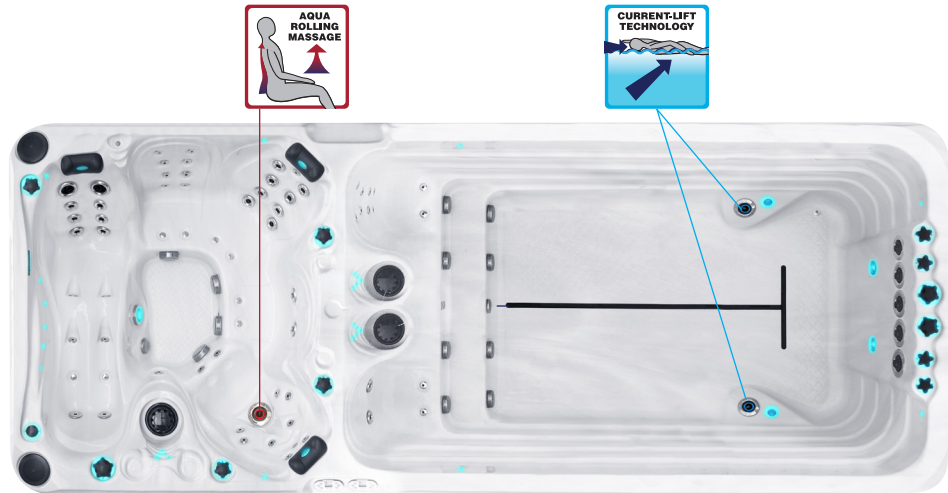

**Swim Spa
World**

SWIMSPA HAWAII ELEGANT HAWAII ELEGANT DEEP

PASSION SPAS SPORT- EN FITNESS COLLECTION

SPECIFICATIONS/GENERAL

Dimensions LxW xH.....	590x227x126/155 cm
Number of Seats.....	6
Number of Loungers.....	1
Capacity in Liter.....	10500/12500
Dry Weight in kg.....	1300/1500
Full Weight in kg.....	14800/14000
Shell Material.....	Aristech® Acrylic with Vinylester and Polyester
Synthetic Maintenance Free Cabinet.....	Standard
Removable Side Panels.....	8
Durable Support System.....	Synthetic
Everlast™ Full Floor Support Material.....	Polyester
High Density Urethane Insulation.....	Standard
Cup Holders.....	4

WATER SYSTEM

Total jets.....	56
Air Injector Jets.....	8
Air Control Valve.....	8
Filters / Surface.....	(3) 50 Square Feet
Top Access Skim Filter.....	High-Volume Vortex Skimmer
Floor Drain.....	2
External Drain.....	2
HiFlowSuctions.....	10
Water Diverter Valve.....	3
6" Turbo Swim Jet.....	7
6" Aqua Rolling Massage Jet.....	1
5" Massage Jets, Directional, Rotational and Pulsational.....	2
3" Directional Jets.....	18
2" Directional Jets.....	39
Ozone Jets.....	2

SPECIAL FEATURES

Soft Air Massage System.....	Standard
Molded Headrest Soft Pillows with LED Light.....	3
StarBrite Interior LED Light System.....	Standard
Cascade Creek Water Fall.....	1
Exterior Corner LED Lighting.....	Standard
Aromatherapy System.....	Standard
Ozone Sanitation System.....	Standard
UV Synergy System.....	Standard
Ultra Efficient Dual-Wrap Cabinet Insulation.....	Standard
5/4 Ultra Efficient Walk-On Cover.....	Optional

Swim Spa
World

SWIMSPA HAWAII ELEGANT HAWAII ELEGANT DEEP

PASSION SPAS SPORT- EN FITNESS COLLECTION

POWER SUPPLY
1x 20A/230V or
1x 16A/380V

POWER SUPPLY
1x 20A/380V

- Clusterjet 150293 39pcs
- Mini Jet 150126 18pcs
- Power Jet 150155 2pcs
- Swim Jet 150202 3pcs
- River Jet 152200 5pcs
- Blowerjet 150561 9pcs
- Spa Light 150766 5pcs
- Suction 150516 1pcs
- Suction 150517 12pcs