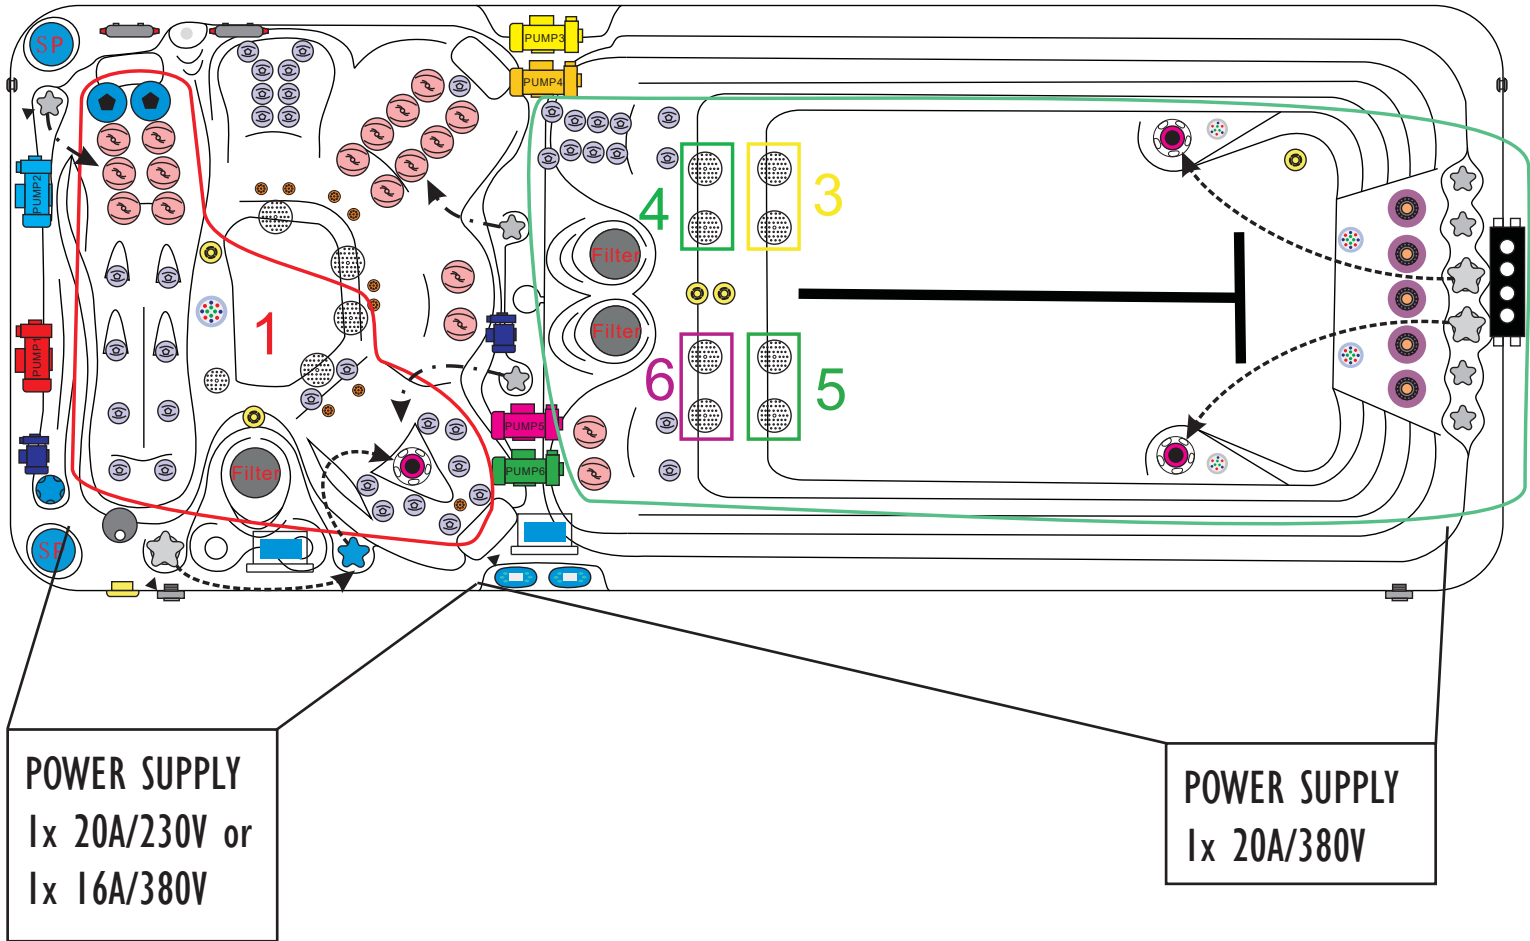

ELECTRICAL SYSTEM

Voltage.....	230/380 V
Amperage.....	20 Amp - 380V / 60 Amp - 230 V
Full Flow Electric Heater.....	3 kw
Control System.....	Balboa GS523DZ
Light (18 x Multi Color LED).....	Standard
Electronic Topside Control.....	Balboa VL801D

Swim Spa
World

SWIMSPA HAWAII ELEGANT HAWAII ELEGANT DEEP

PASSION SPAS SPORT- EN FITNESS COLLECTION

POWER SUPPLY
1x 20A/230V or
1x 16A/380V

POWER SUPPLY
1x 20A/380V

- Clusterjet 150293 39pcs
- Mini Jet 150126 18pcs
- Power Jet 150155 2pcs
- Swim Jet 150202 3pcs
- River Jet 152200 5pcs
- Blowerjet 150561 9pcs
- Spa Light 150766 5pcs
- Suction 150516 1pcs
- Suction 150517 12pcs