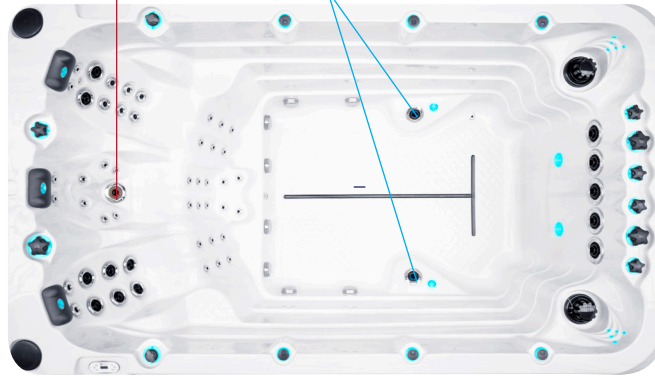

## SPECIFICATIONS/GENERAL

Dimensions LxW xH.....	394x226x 126/152 cm
Number of Loungers.....	3
Capacity in Liter.....	7500/9000
Dry Weight in kg.....	1200/1400
Full Weight in kg.....	8700/10400
Shell Material.....	Aristech® Acrylic with Vinylester and Polyester
Synthetic Maintenance Free Cabinet.....	Standard
Removable Side Panels.....	8
Durable Support System.....	Synthetic
Everlast™ Full Floor Support Material.....	Polyester
High Density Urethane Insulation.....	Standard

## WATER SYSTEM

Total jets.....	58
Air Control Valve.....	5
Filters / Surface.....	(2) 50 Square Feet
Top Access Skim Filter.....	High-Volume Vortex Skimmer
Floor Drain.....	1
External Drain.....	1
Hi Flow Suctions.....	8
Water Diverter Valve.....	2
6" Turbo Swim Jet.....	7
6" Aqua Rolling Massage Jet.....	1
5" Massage Jets, Directional, Rotational and Pulsational.....	8
3" Directional Jets.....	8
2" Directional Jets.....	32
Ozone Jets.....	2