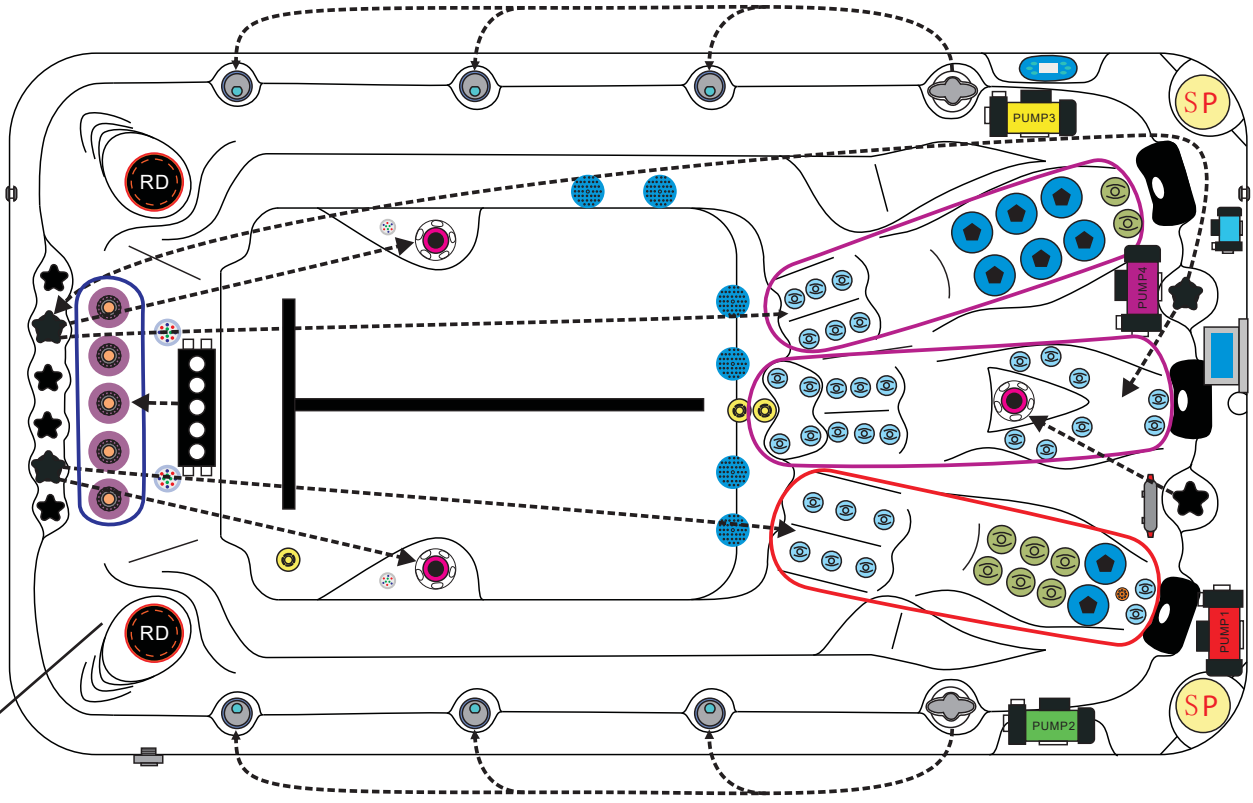

## WATER SYSTEM

Total jets.....	58
Air Control Valve.....	5
Filters / Surface.....	(2) 50 Square Feet
Top Access Skim Filter.....	High-Volume Vortex Skimmer
Floor Drain.....	1
External Drain.....	1
Hi Flow Suctions.....	8
Water Diverter Valve.....	2
6" Turbo Swim Jet.....	7
6" Aqua Rolling Massage Jet.....	1
5" Massage Jets, Directional, Rotational and Pulsational.....	8
3" Directional Jets.....	8
2" Directional Jets.....	32
Ozone Jets.....	2

## ELECTRICAL SYSTEM

Voltage.....	230/380 V
Amperage.....	20 Amp - 380V / 40 Amp - 230 V
Full Flow Electric Heater.....	3 kw
Control System.....	Balboa BP6013
Light (18 x Multi Color LED).....	Standard
Electronic Topside Control.....	Balboa TP600

Swim Spa  
World

# SWIMSPA HAWAII IMAGE - HAWAII IMAGE DEEP

PASSION SPAS SPORT- EN FITNESS COLLECTION

**POWER SUPPLY**  
1x 20A/380V or  
1x 40A/230V

- Jet 2" 32pcs
- Jet 3" 8pcs
- Jet 5" 8pcs
- Swim Jet 150202 3pcs
- River Jet 152200 5pcs