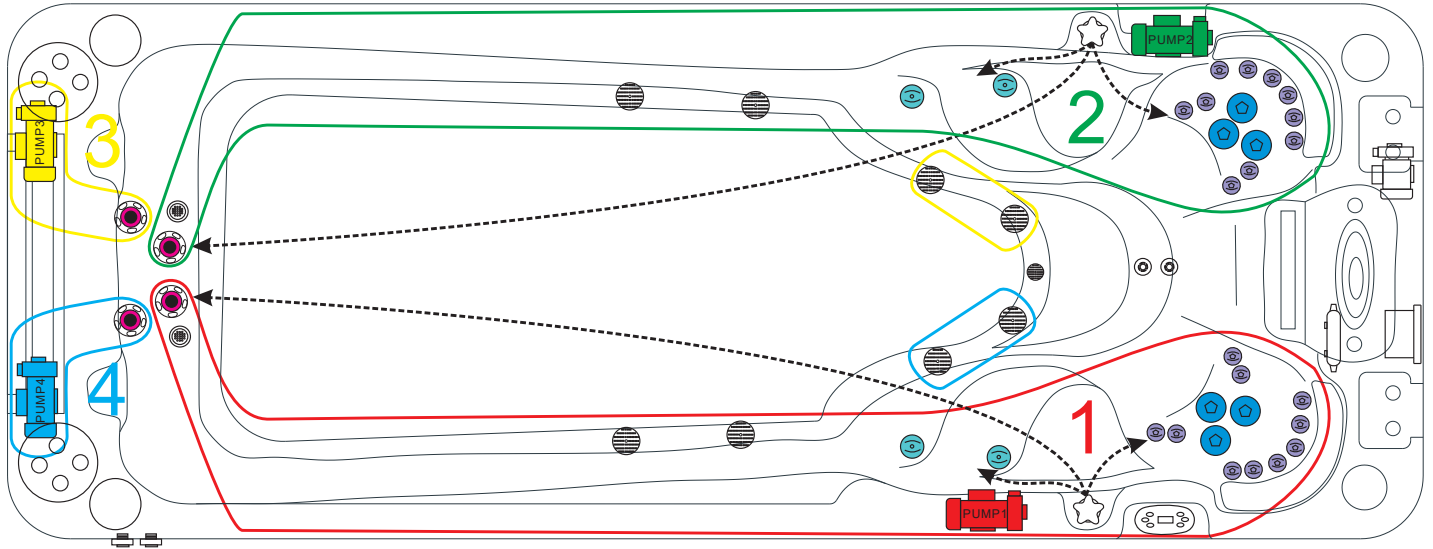

**Swim Spa
World**

THE HAWAII 2

PASSION SPAS SPORT- EN FITNESS COLLECTION

POWER SUPPLY
1x 20A/380V

Clusterjet 150293 20pcs

Clusterjet 152186 4pcs

Power Jet 150155 6pcs

Swim Jet 150202 4pc

Spa Light 150781 2pcs

Suction 150516 1pc

Suction 150517 8pcs

Water Diverter 150493

UV lamp 150777

Corner Pillow 150387

Cup Holder 150399

2x Filter 6ch-940 151140

Filter Front Black 152046

Controller & Heater 152222
JZ6013x2

Drainage 150511

WTC50 Circ. Pump 150817

LP300 Mass. Pump 150818
(4pcs)

TP600 Display 151059