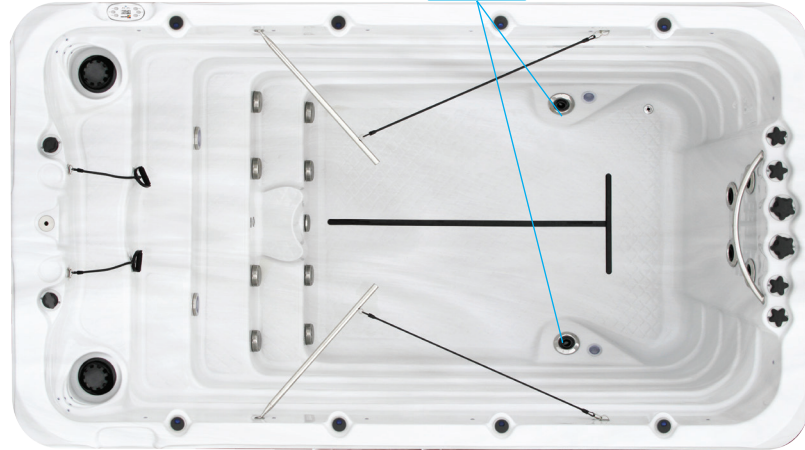

**Swim Spa
World**

THE HAWAII 5

PASSION SPAS SPORT- EN FITNESS COLLECTION

SPECIFICATIONS/GENERAL

| | |
|--|---|
| Dimensions LxW x H..... | 400 x 228 x 126/155 cm |
| Number of Seats..... | 1 |
| Capacity in Liter..... | 7500/9000 |
| Dry Weight in kg..... | 1200/1400 |
| Full Weight in kg..... | 8700/10400 |
| Shell Material..... | Aristech® Acrylic with Vinylester and Polyester |
| Synthetic Maintenance Free Cabinet..... | Standard |
| Removable Side Panels..... | 8 |
| Cabinet Material..... | Synthetic |
| Durable Support System..... | Synthetic |
| Everlast™ Full Floor Support Material..... | Polyester |
| High Density Urethane Insulation..... | Standard |
| Cup Holders..... | 2 |

WATER SYSTEM

| | |
|-----------------------------|----------------------------|
| Total jets..... | 6 |
| Filters / Surface..... | (2) 50 Square Feet |
| Top Access Skim Filter..... | High-Volume Vortex Skimmer |
| Floor Drain..... | 1 |
| External Drain..... | 1 |
| Hi Flow Suctions..... | 8 |
| Water Diverter Valve..... | 2 |
| Power Swim Jets..... | 4 |
| Floor Swim Jets..... | 2 |
| Ozone Jets..... | 1 |