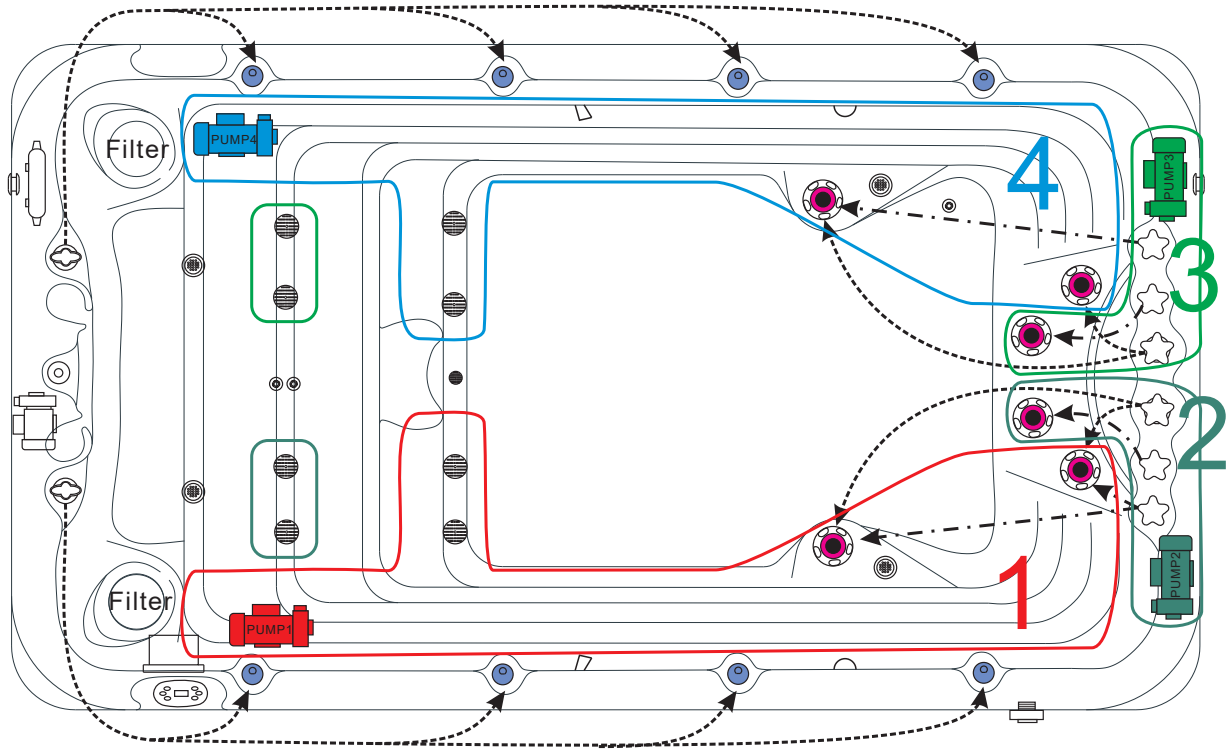

ELECTRICAL SYSTEM

| | |
|-----------------------------------|-------------------|
| Voltage..... | 230/380 V |
| Amperage..... | 380V-20A/230V-40A |
| Full Flow Electric Heater..... | 3 kW |
| Control System..... | Balboa GS523DZ |
| Light (18 x Multi Color LED)..... | Standard |
| Electronic Topside Control..... | Balboa VL801D |

**Swim Spa
World**

THE HAWAII 5

PASSION SPAS SPORT- EN FITNESS COLLECTION

POWER SUPPLY
1x 20A/380V

Waterjet 153950 8pcs

Swim Jet 150202 6pcs

Spa Light 150766 4pcs

Suction 150516 1pc

WTC50 Circ. Pump 150817

LP300 Mass. Pump 150818

TP600 Display 151059