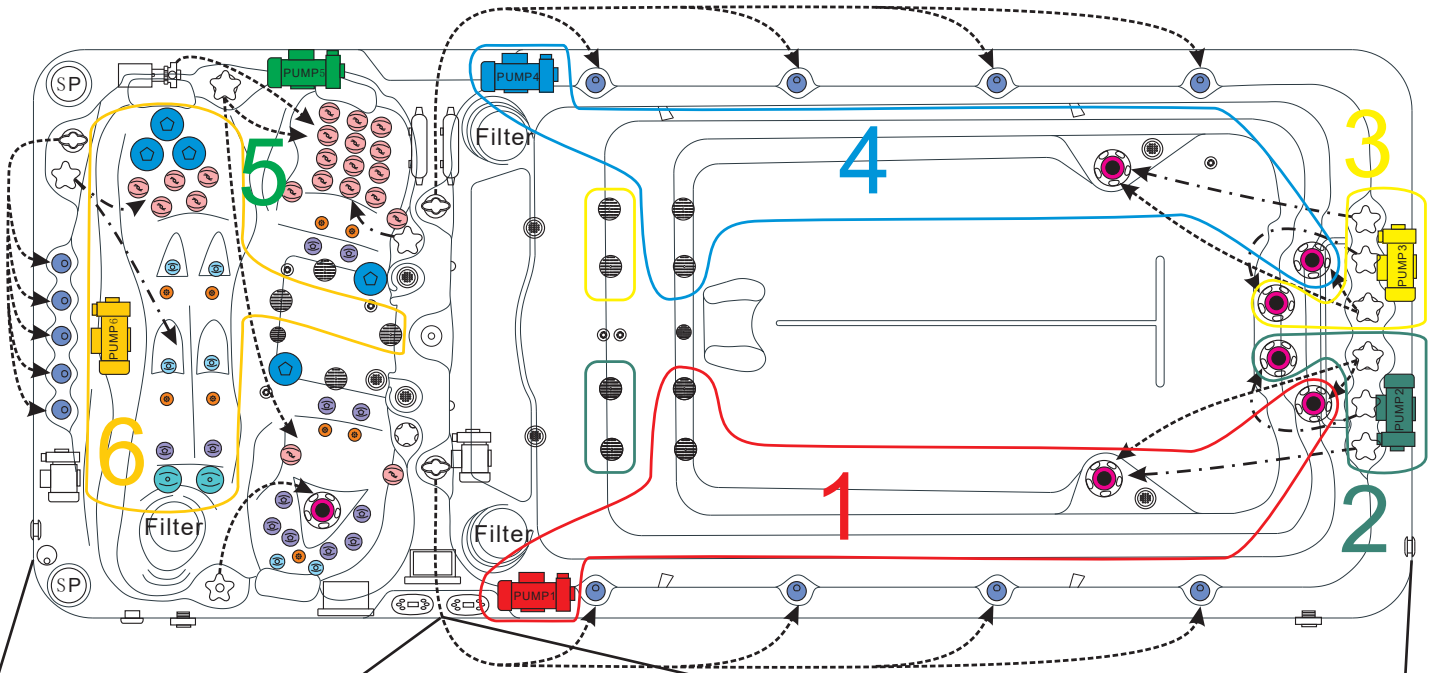

PUMP INFORMATION

Massage Pump 1:LX LP300.....	2,2 kW
Massage Pump 2:LX LP300.....	2,2 kW
Massage Pump 3:LX LP300.....	2,2 kW
Massage Pump 4:LX LP300.....	2,2 kW
Massage Pump 5:LX LP300.....	2,2 kW
Massage Pump 6:LX LP300.....	2,2 kW
Filtration Pump: LX WTC50M.....	250W
Air Pump:LX AP300.....	300W

ELECTRICAL SYSTEM

Voltage.....	230/380 V
Amperage.....	380V - 20A/230V - 40A
Full Flow Electric Heater.....	3 kW
Control System.....	Balboa GS523DZ
Light (18 x Multi Color LED).....	Standard
Electronic Topside Control.....	Balboa VL80 ID

**Swim Spa
World**

THE HAWAII 7

PASSION SPAS SPORT- EN FITNESS COLLECTION

POWER SUPPLY
1x 20A/230V or
1x 16A/380V

POWER SUPPLY
1x 20A/380V

- Waterjet 153950 13pcs
- Clusterjet 150293 12pcs
- Clusterjet 151322 6pcs
- Clusterjet 152186 2pcs
- Mini Jet 150126 21pcs
- Power Jet 150155 5pcs
- Swim Jet 150202 7pcs
- Blowerjet 150561 9pcs
- Spa Light 150766 7pcs
- Suction 150516 2pcs
- Suction 150517 12pcs

- Water Control 152198
- Water Diverter 150493
- Air/Water Control 150520
- Water Diverter 152029
- Optional Air Pump 150827
- Aromatherapy 150560
- UV-lamp 150777
- Pillow 150403
- Filter lid Black 159111
- Filter 4ch-949 151131