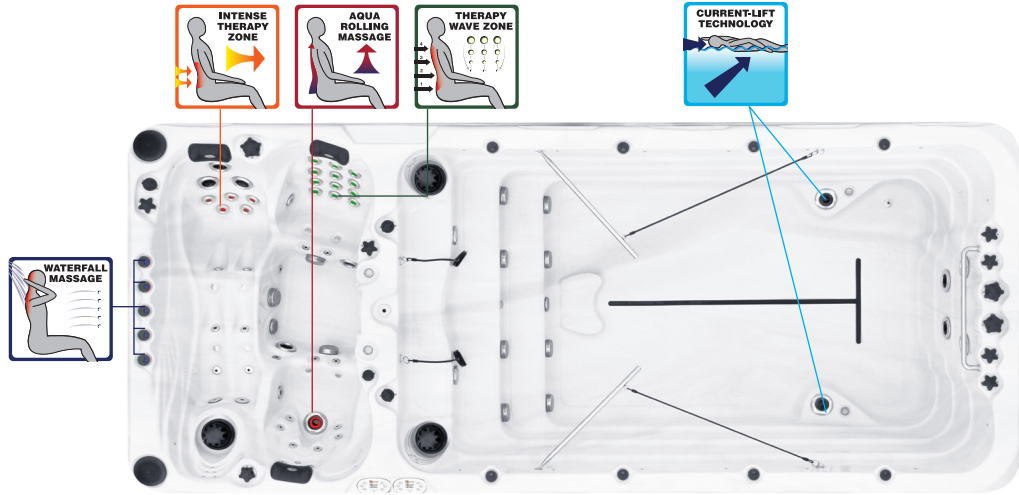

**Swim Spa
World**

THE HAWAII 7

PASSION SPAS SPORT- EN FITNESS COLLECTION

SPECIFICATIONS/GENERAL

Dimensions LxW x H.....	540x228 x 128/152 cm
Number of Seats.....	2
Number of Loungers.....	1
Capacity in Liter.....	12000/14000
Dry Weight in kg.....	1550/1700
Full Weight in kg.....	13550/15700
Shell Material.....	Aristech® Acrylic with Vinylester and Polyester
Synthetic Maintenance Free Cabinet.....	Standard
Removable Side Panels.....	8
Cabinet Material.....	Synthetic
Durable Support System.....	Synthetic
Everlast™ Full Floor Support Material.....	Polyester
High Density Urethane Insulation.....	Standard
Cup Holders.....	2

WATER SYSTEM

Total jets.....	66
Water Jets,Stainless Steel.....	60
Air Injector Jets.....	8
Air Control Valve.....	2
Filters / Surface.....	(2) 50 Square Feet
Top Access Skim Filter.....	High-Volume Vortex Skimmer
Floor Drain.....	1
External Drain.....	1
Hi Flow Suctions.....	8
Water Diverter Valve.....	2
Power Swim Jets.....	4
Floor Swim Jets.....	2
5"Massage Jets, Directional, Rotational and Pulsational.....	4
3"Directional Jets.....	19
2"Directional Jets.....	36
Ozone Jets.....	1

SPECIAL FEATURES

Soft Air Massage System.....	Standard
Molded Headrest Soft Pillows with LED Light.....	3
StarBrite Interior LED Light System.....	Standard
Audio System with iPod docking station, 2 built-in speakers...Standard	
Water Fall Massage.....	Standard
Exterior Corner LED Lighting.....	2
Aromatherapy System.....	Standard
Ozone Sanitation System.....	Standard
Synergy Water Maintenance System.....	Standard
Ultra Efficient Dual-Wrap Cabinet Insulation.....	Standard
5/4 Ultra Efficient Walk-On Cover.....	Standard
Wifi Ready.....	Standard

ELECTRICAL SYSTEM

Voltage.....	230/380 V
Amperage.....	380V - 20A/230V - 40A
Full Flow Electric Heater.....	3 kW
Control System.....	Balboa GS523DZ
Light (18 x Multi Color LED).....	Standard
Electronic Topside Control.....	Balboa VL80 ID